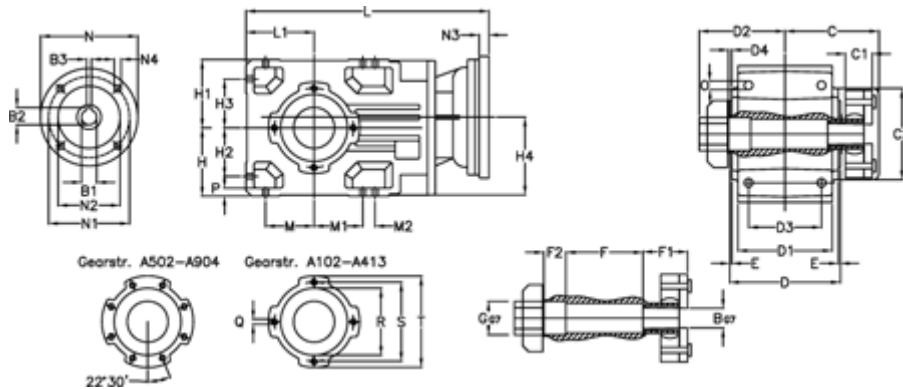

Article number: 29600210926325

Description: Bevel helical gearbox
A203QF35-109,2-P71B5

Measures

B = 35	D1 = 110	F2 = 36	L = 361.5	N3 = -
B1 = 14	D2 = 60	G = 32	L1 = 80	N4 = M8x16
B2 = 16.3	D3 = 90	GA = 14,5 NM	M = 60.0	O = 9.5
B3 = 5	d4 = 4.5	H = 80	M1 = 60.0	P = 9
C = 89.5	Description = A203QF-xx-P71 B5	H1 = 80	M2 = -	Q = M8x15
C1 = 23	E = 3.0	H2 = 60.0	N = 160	R = 95
C2 = 72.0	F = 77.5	H3 = 60.0	N1 = 130	S = 115
D = 136	F1 = 36.0	H4 = 93.0	N2 = 110	T = 140